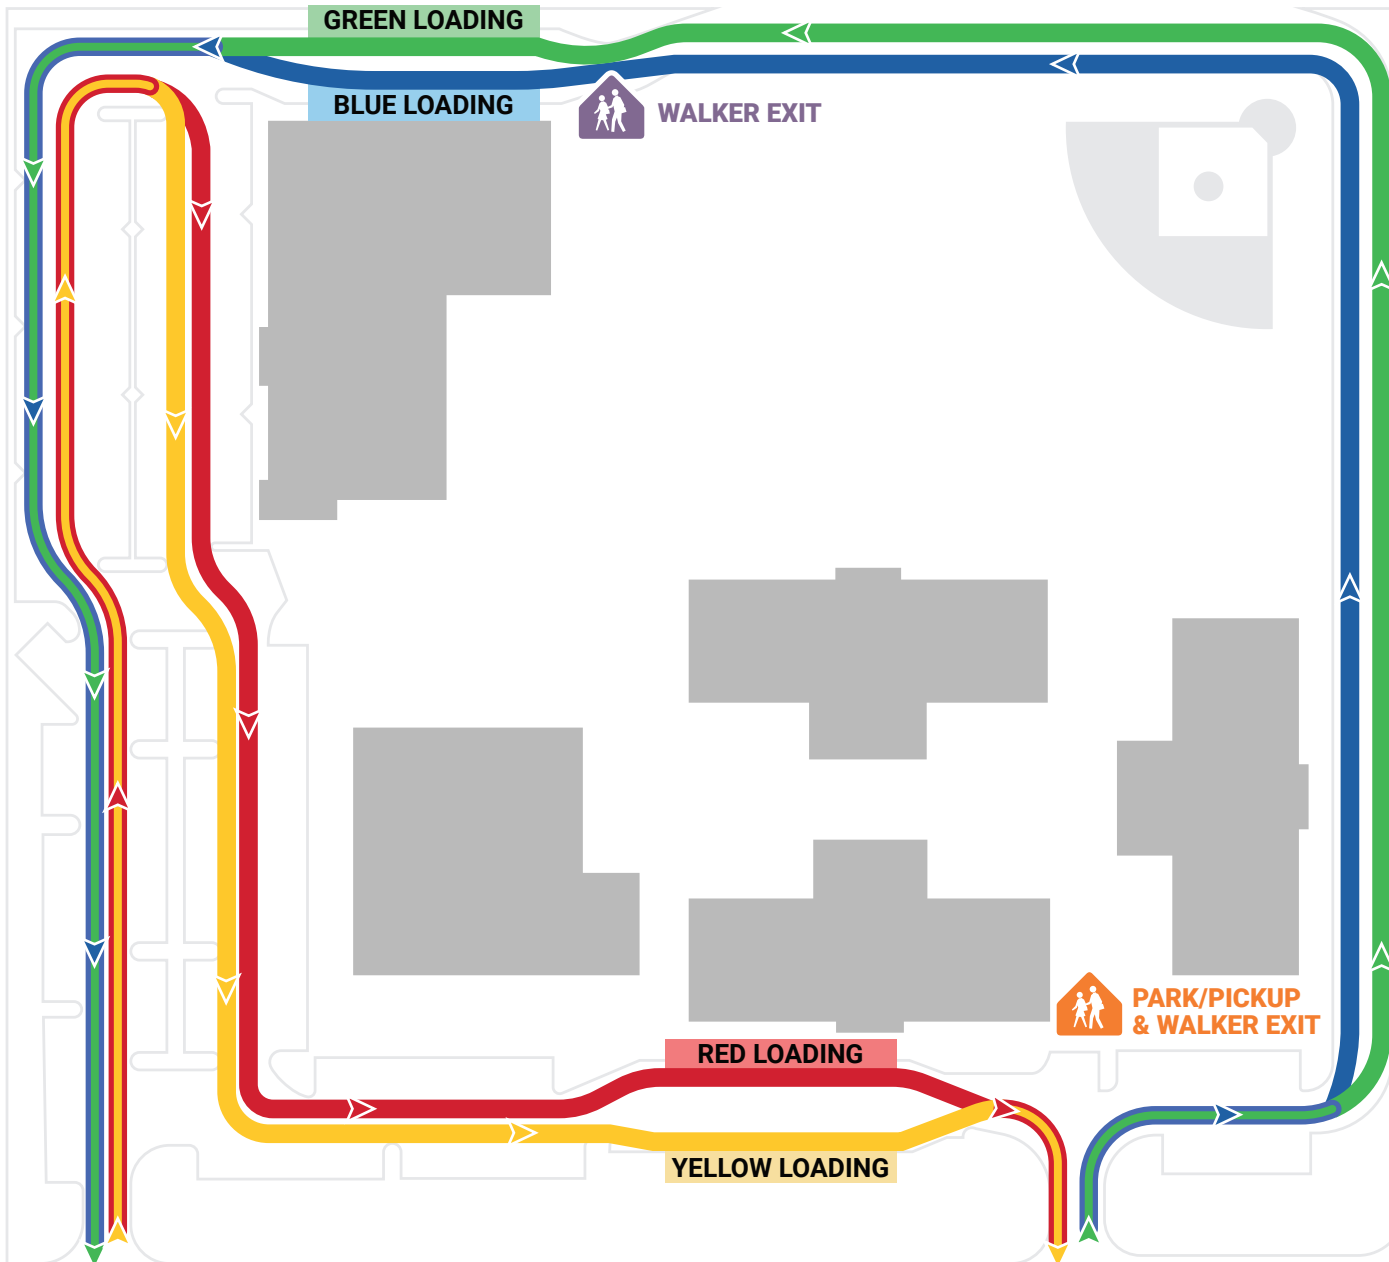

# Casa Grande Driveline Map

## Dismissal Times

-  2:40pm - Kinder-Grade 4
-  2:55pm - Grades 5-8
-  3:05pm - All Walkers

## WEDNESDAYS

-  11:40am - Kinder-Grade 4
-  11:55am - Grades 5-8
-  12:05pm - All Walkers

## Additional Instructions

Please have your sign displayed in your window when you arrive.

In the loading areas, please pull forward even if that means going past your child.

**\*If you have children in different grades, dismissal time is determined by the oldest student.**